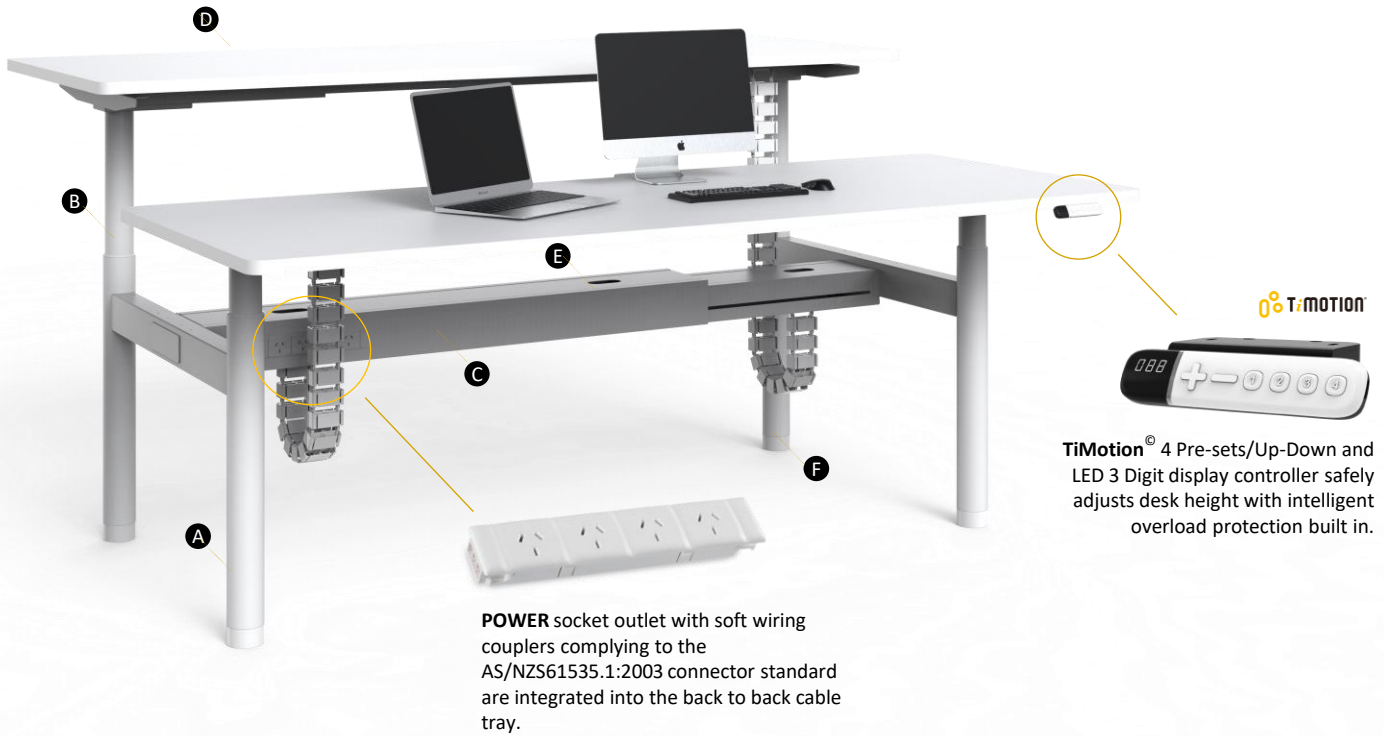

## THE SN5

SN5 is an electric lift height adjustable desk system that allows you to move from a sitting work desk to a standing work desk at the touch of a button.

SN5 features electronically synchronized dual motor technology that quietly adjusts the desk top from 690mm to 1170mm in 15 seconds.

Available as a stand-alone desks, in back to back or side by side clusters with dividing screens. SN5 is available in thousands of finishes sizes and styles.

Sit to stand well

- A. Sturdy 70mm Round profile upright with 28mm/s stroke speed
- B. Quiet telescopic raiser noise rated to  $\leq 55\text{Db}$  (**Dual motor**)
- C. Telescopic cable tidy tray (Underdesk basket for Single and L-shape)

- D. Scratch resistant worktop with 120kgs load rating
- E. Cable access cut out
- F. Floor levellers

**Single desk**

750mm Deep  
1500/1600/1800/2100 – mm  
Width

**L Shape desk**

750mm Deep  
1500/1600/1800/2100 – mm  
Width