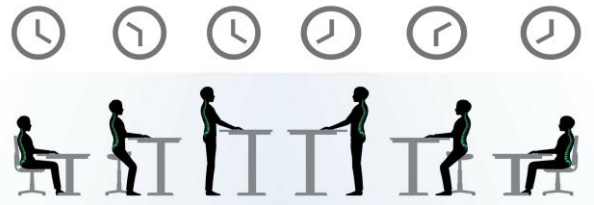

## THE SN5

SN5 is an electric lift height adjustable desk system that allows you to move from a sitting work desk to a standing work desk at the touch of a button.

SN5 features electronically synchronized dual motor technology that quietly adjusts the desk top from 690mm to 1170mm in 15 seconds.

Available as a stand-alone desks, in back to back or side by side clusters with dividing screens. SN5 is available in thousands of finishes sizes and styles.